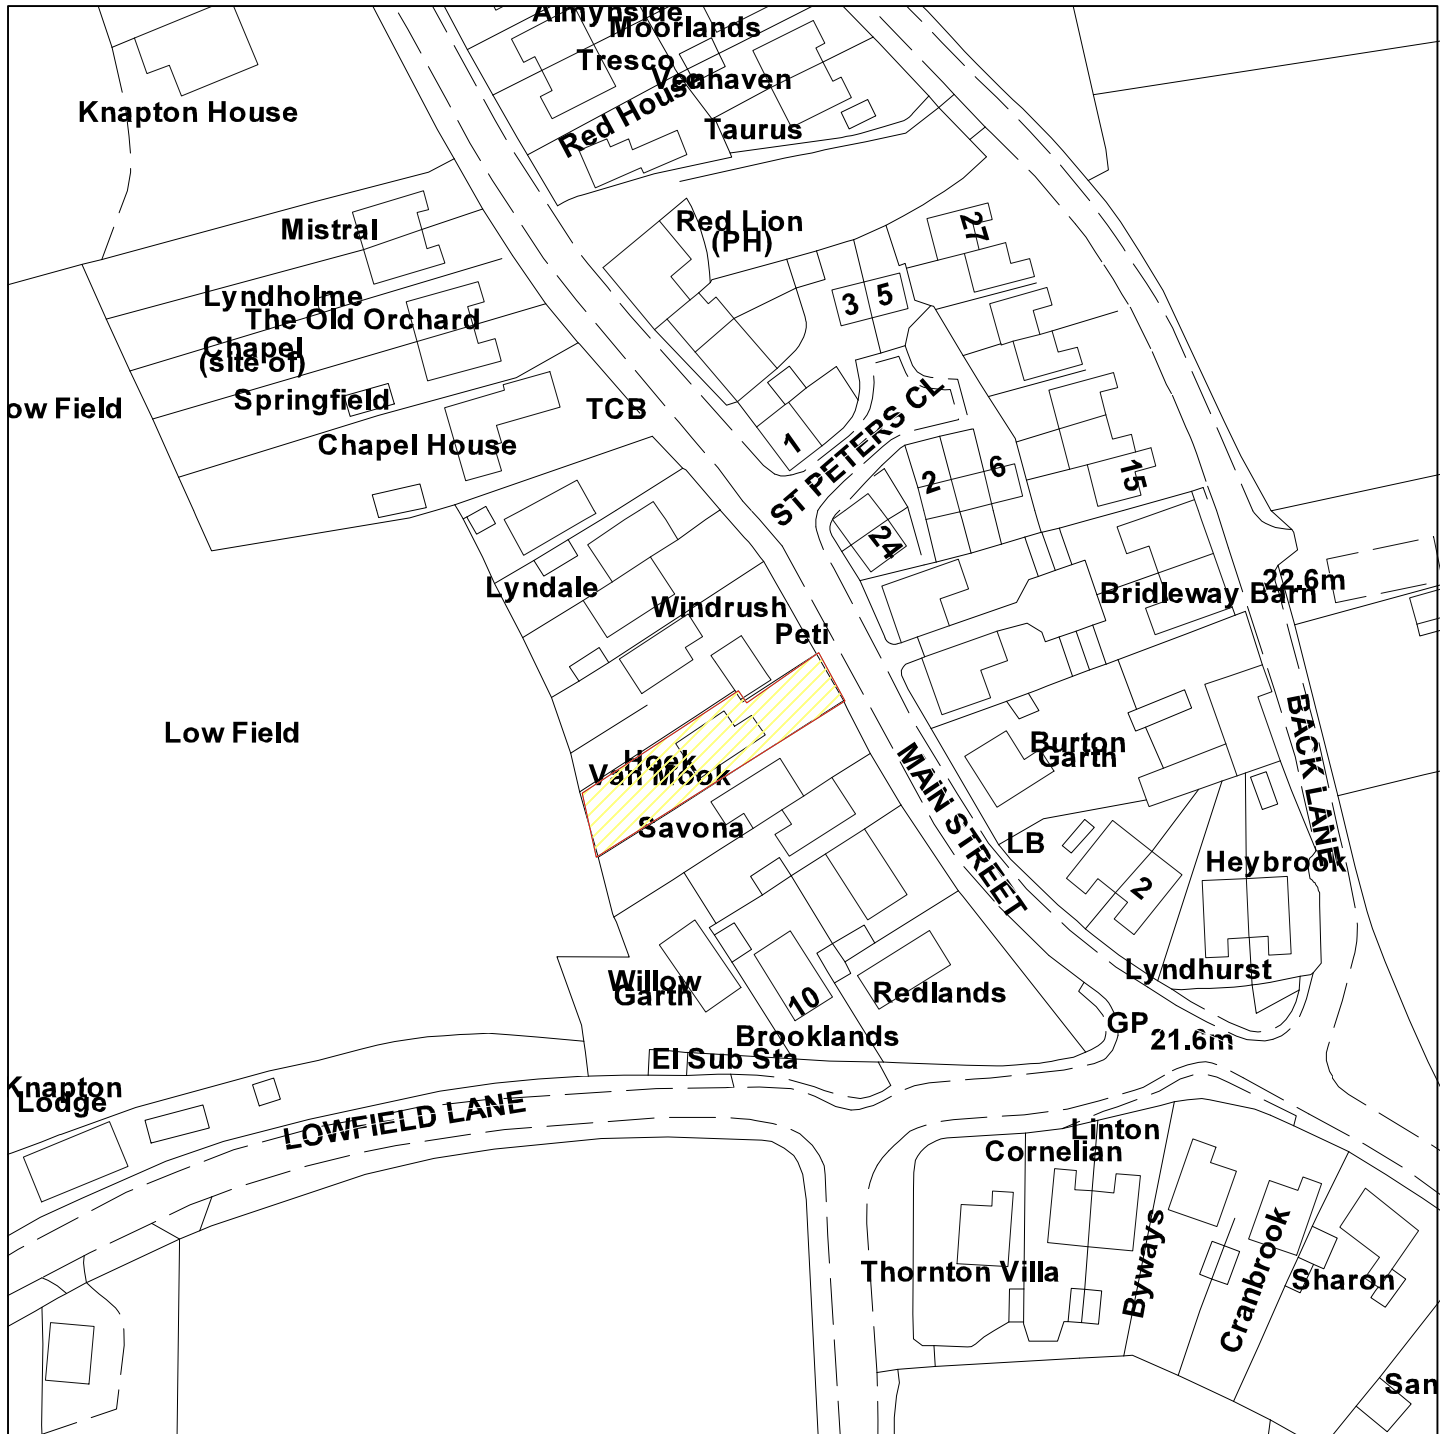

Hoek Van Mook, Main Street, Knapton

08/00564/FUL

Scale : 1:1250

Reproduced from the Ordnance Survey map with the permission of the Controller of Her Majesty's Stationery Office © Crown Copyright 2000.

Unauthorised reproduction infringes Crown Copyright and may lead to prosecution or civil proceedings.